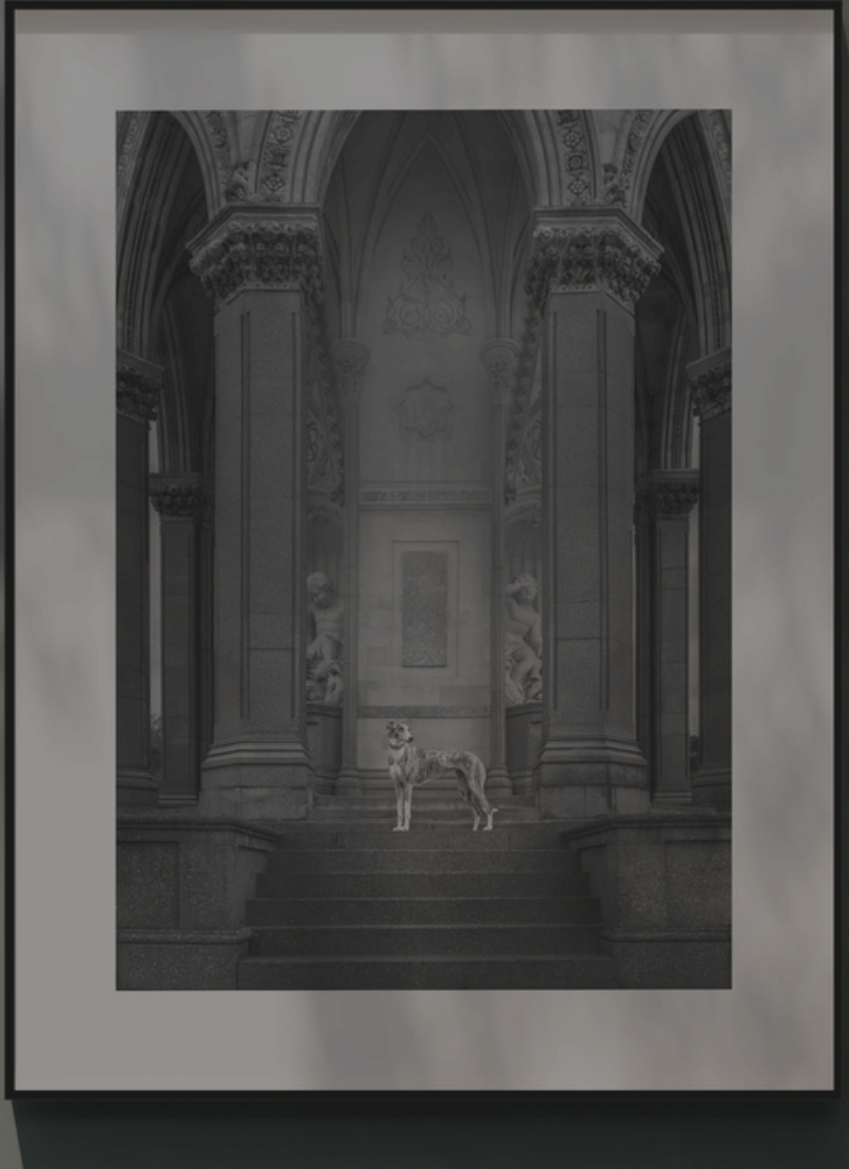

HIGH-GLOSS ACRYLIC · DIAMON-POLISHED EDGE

TRAY FRAME

ACRYLIC

A contemporary framing solution that creates space between the image and the environment. The exposed acrylic edge enhances depth and gives the impression that the image is floating within the frame.

5 Session Digital Files	£375
10 Session Digital Files	£475
15 Session Digital Files	£575

COFFE TABLE
BOOK

*An 11" x 14" fine art, lay-flat book featuring
your **15-20** favourite portraits.*

£345

PAWTIQE

DOG IS ART.