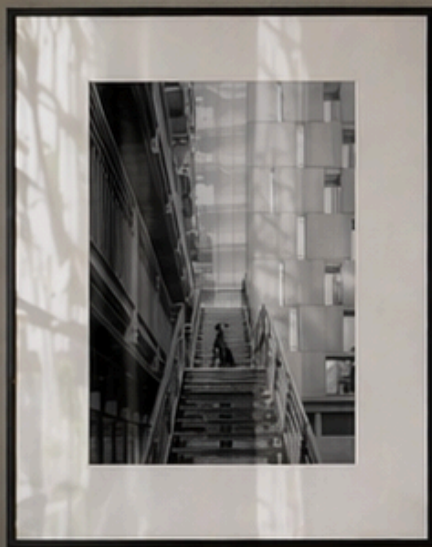

PAWTIQE

DOG PORTRAITURE

GUIDE

DOG IS ART

DOG PORTRAITS, FRAMED

Dog portraiture doesn't have to be corny and colourful to be playful, nor stiff or pretentious to be meaningful. Pawtiqe helps dog parents celebrate their life companion through elegant, bespoke artworks that align with their aesthetic and seamlessly integrate with their home decor. Just like any commissioned artwork, we aim to transform our clients' space while showcasing their dog as art, without the clichés and unnecessary ostentation.

CURATED COLLECTIONS

*Carefully created to suit your space,
your story, and your preferences.*

THE
ESSENTIAL
COLLECTION

- **5** Session Digital Files
- 30" Aluminium Frame

£800

A £70 collection saving.

AXEL VERVOOR THE
ENGELS

£1600

A £415 collection saving.

WALL ART

SINGLE PIECES

*Each piece is made bespoke and
includes its matching digital image*

CONTACT SHEET

FRAME

When one shot is not enough, this solid wood, hand-stained frame features 16 images from your session, showcasing the full picture.