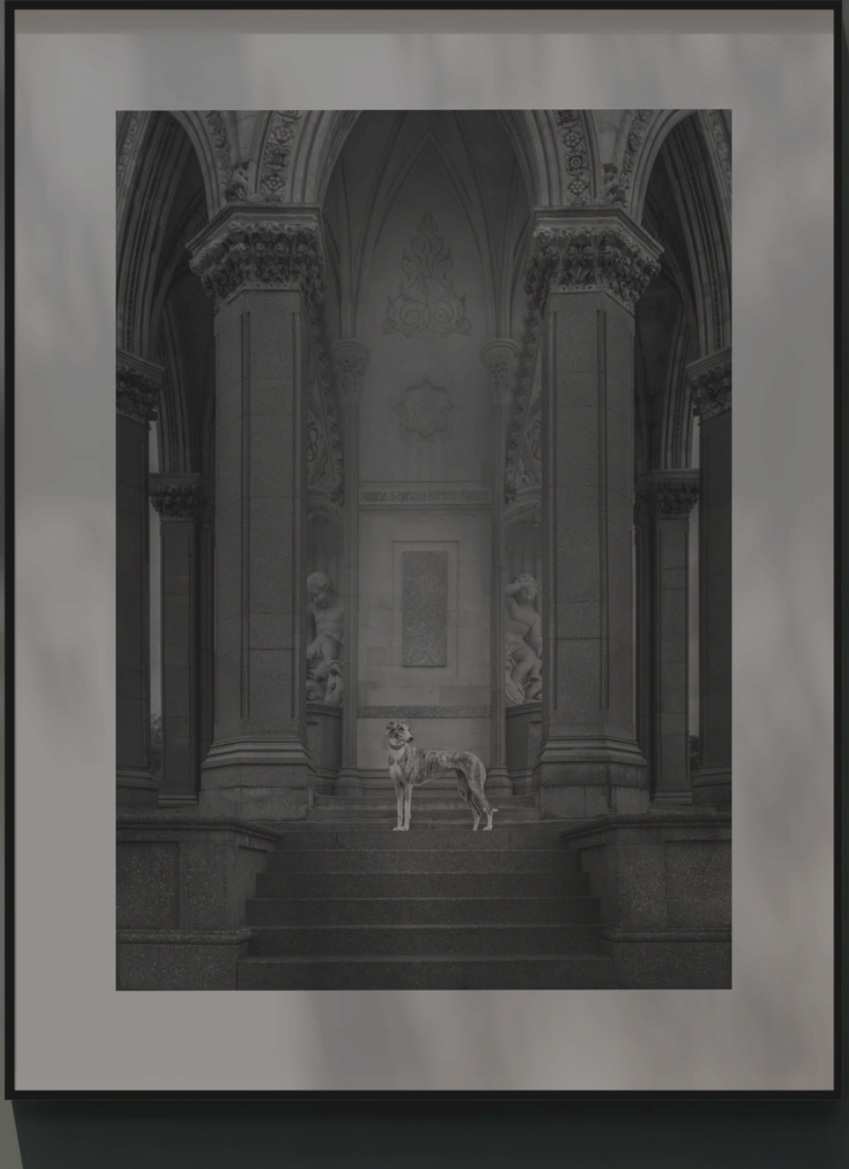

TRAY FRAME

ACRYLIC

A contemporary framing solution that creates space between the image and the environment. The exposed acrylic edge enhances depth and gives the impression that the image is floating within the frame.

5 Session Digital Files	£375
10 Session Digital Files	£475
15 Session Digital Files	£575

COFFE TABLE
BOOK

*An 11" x 14" fine art, lay-flat book featuring
your **15-20** favourite portraits.*

£345

PAWTIQE

DOG IS ART.