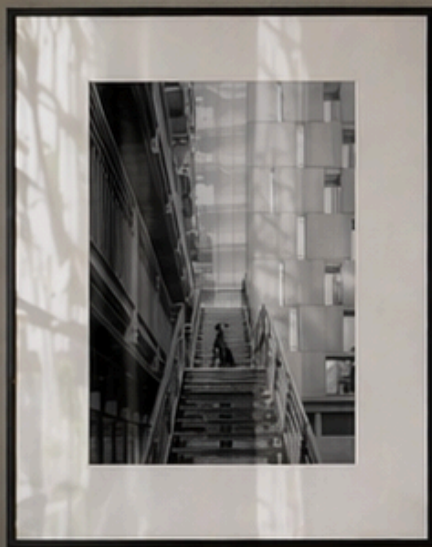

AXEL VERVOOR THE
ENGELS

CURATED

COLLECTION

- **10** Session Digital Files
- **Two** 24" Aluminium Frames

£1000

A £205 collection saving.